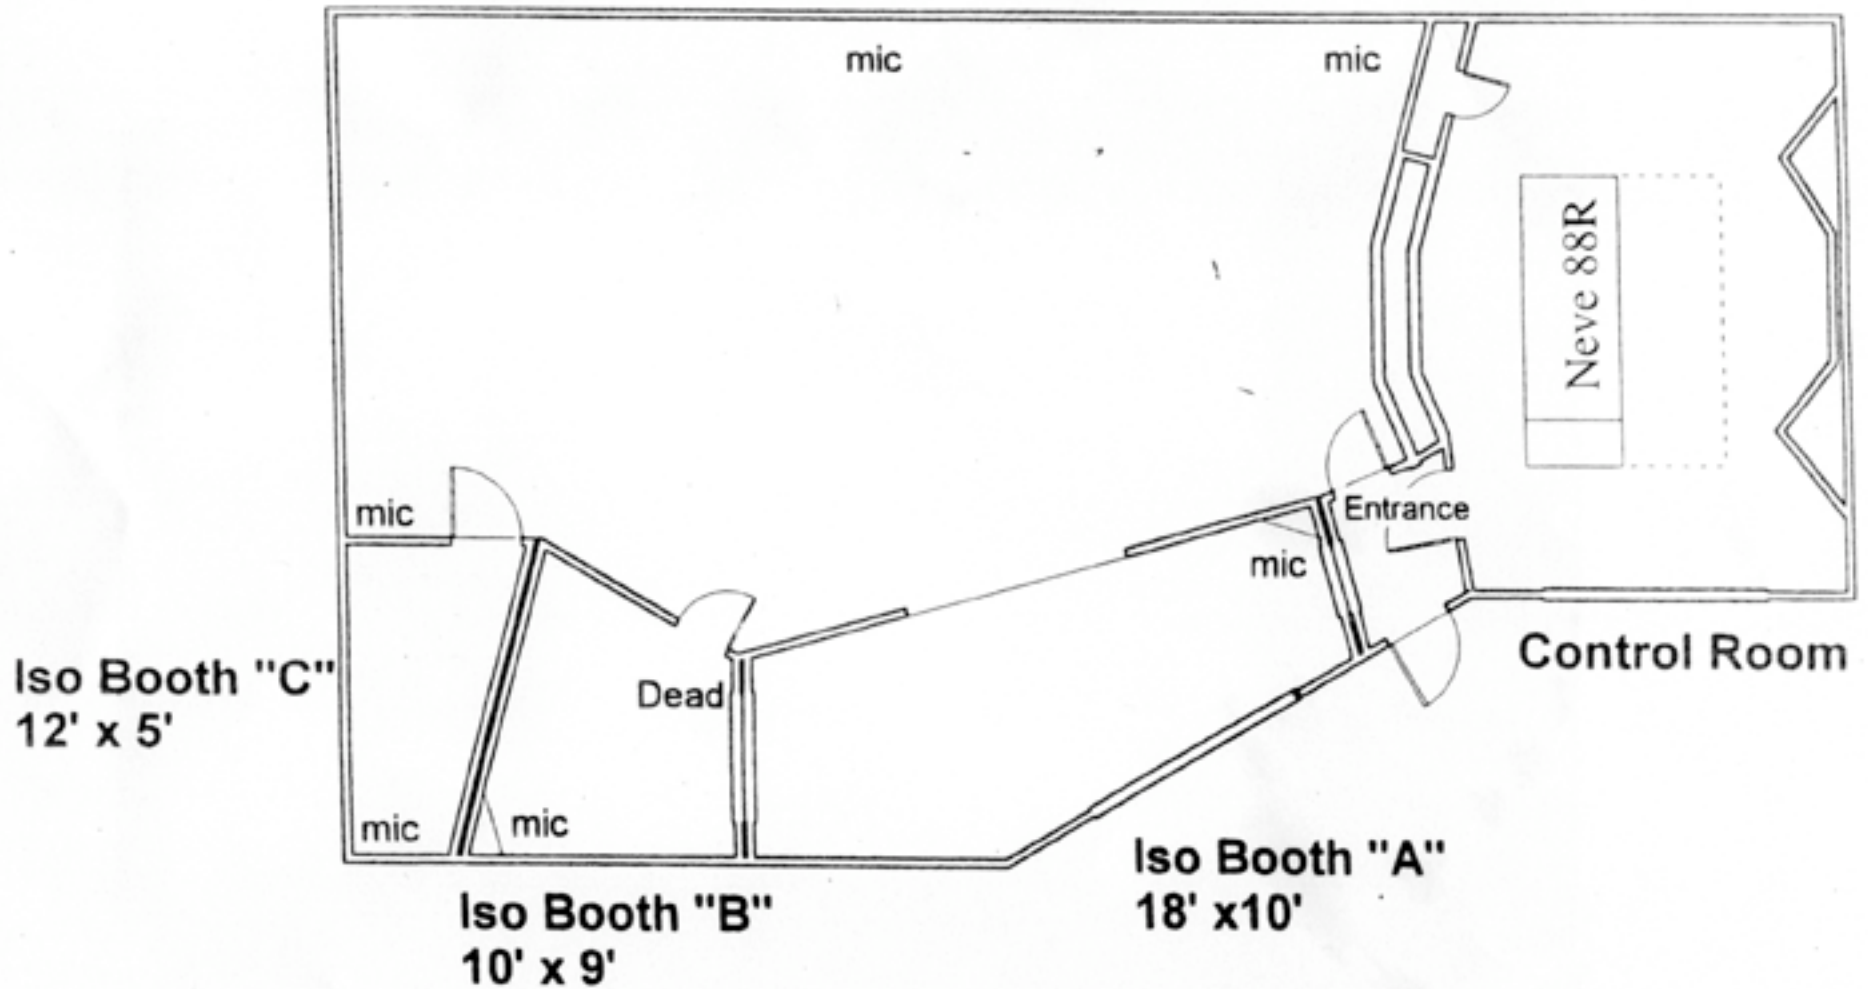

Studio "C"

Main Room 25' x 35' x 22'

CONWAY

Recording Studios